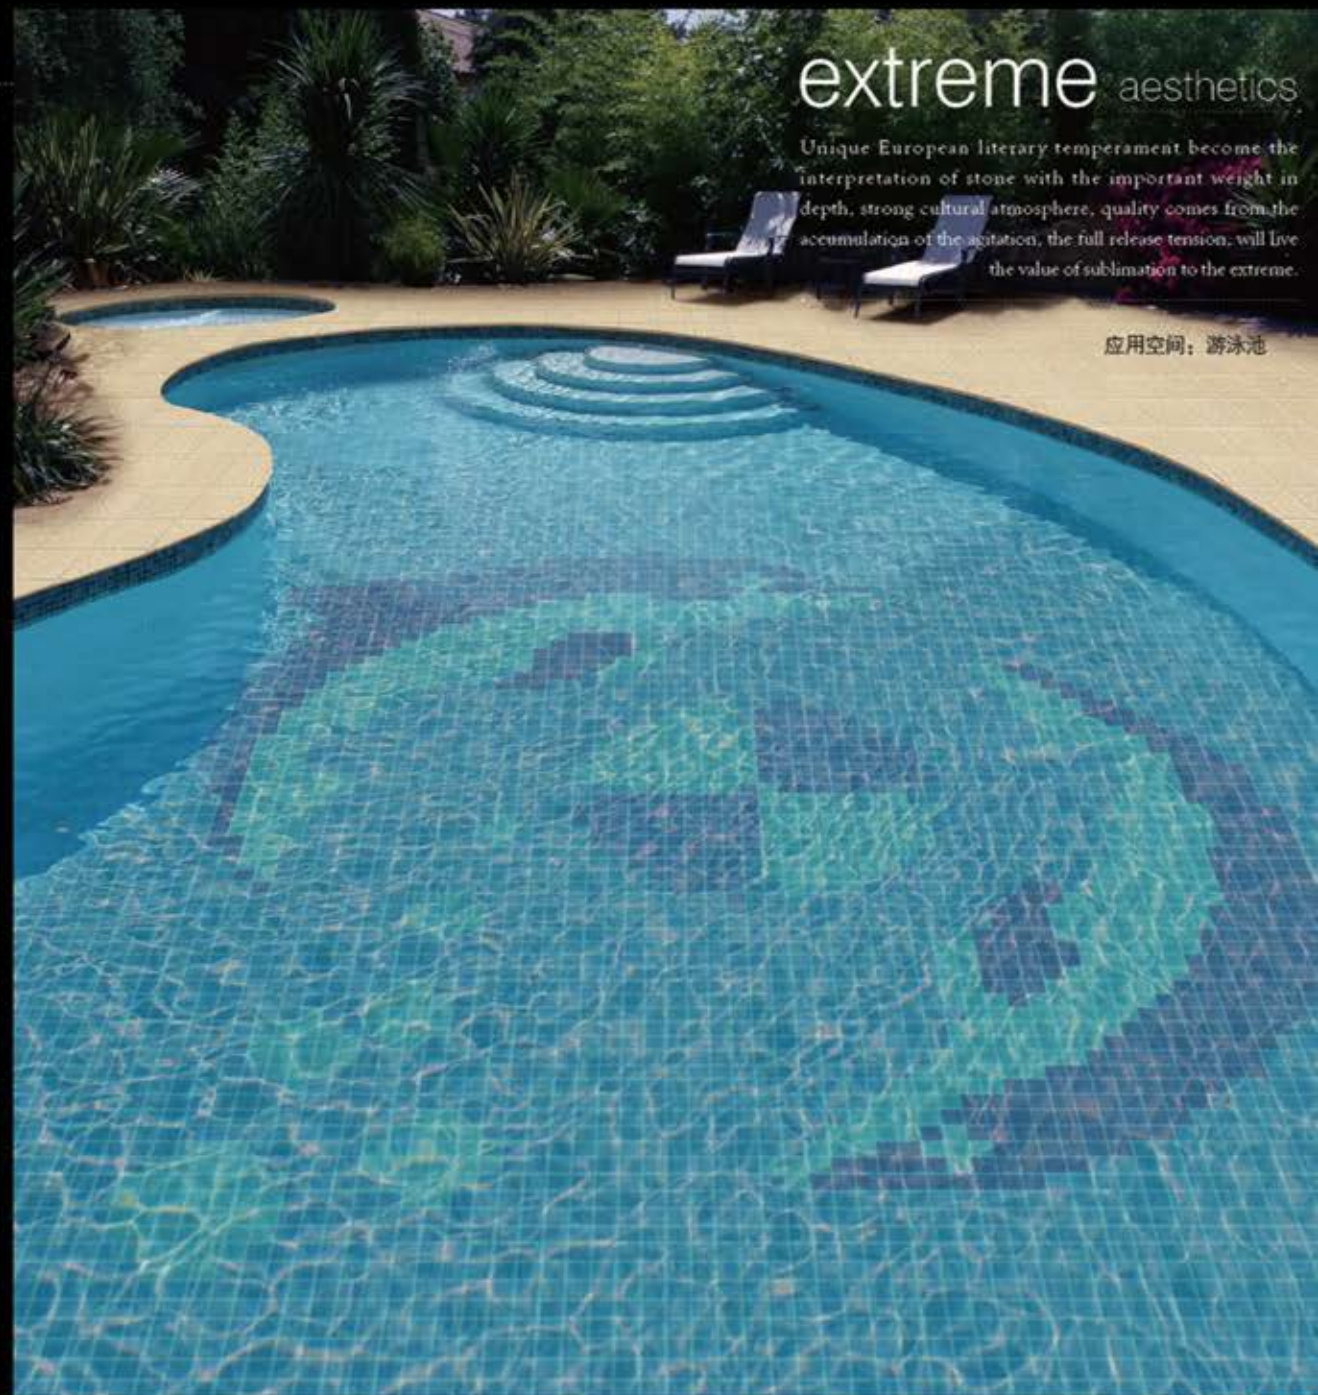

extreme aesthetics

Unique European literary temperament become the interpretation of stone with the important weight in depth, strong cultural atmosphere, quality comes from the accumulation of the agitation, the full release tension, will live the value of sublimation to the extreme.

应用空间：游泳池

NISA Series *Mosaics*