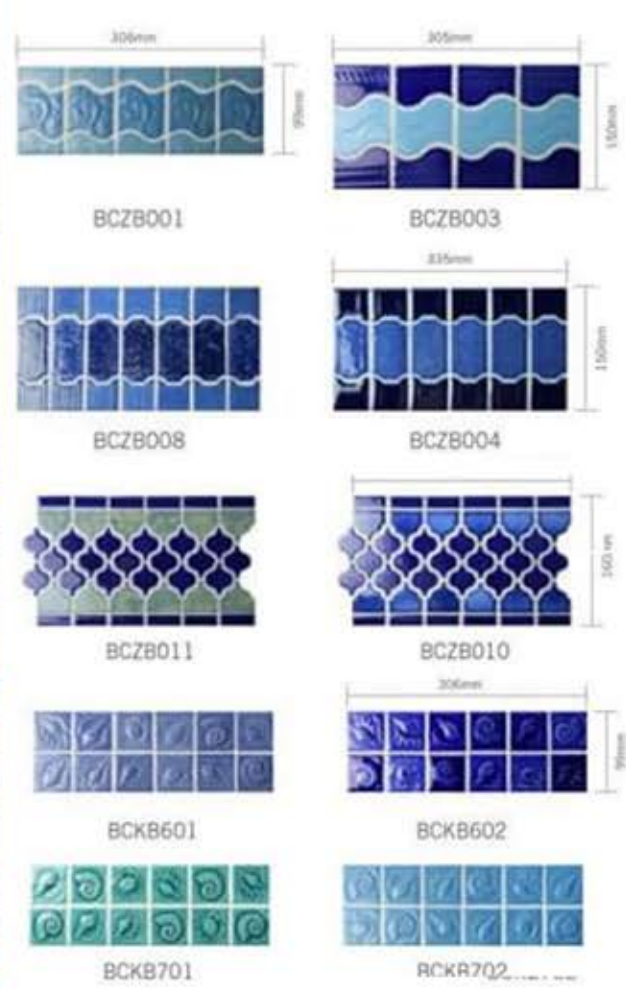

^NO. L8408
48x48

^NO. L87J01
73x73

^NO. L84H07
48x48

^NO. L8451
48x48

^NO. L8452
48x48

^NO. L8453
48x48

^NO. L8701
73x73

^NO. L8708
73x73

^NO. L84J08
48x48

^NO. L8499
48x48

^NO. L87H07
73x73

^NO. L8751
73x73

^NO. L8752
73x73

^NO. L8753
73x73

^NO. L8488
48x48

^NO. L87J08
73x73

^NO. L8799
73x73

^NO. L8788
73x73

NISA Series *Mosaics*

NO. LB4H01
48x48

NO. LB7H01
73x73

CERAMIC BORDER

The warm hues exude some kind of leisure as warm as the sun, allowing you to be far away from the noisy streets to enjoy the unique view, experiencing every moment of pleasant time in life.

ART MOSAIC SERIES

SWIMMING POOL TILE & ACCESSORIES

PRODUCT INFORMATION

1. Available sizes of NISA Mosaics are

Name	Size	Series Code
Porcelain Mosaic	48x48mm	Y48/Y48A/Y48B/Y48W/NISA 03-02
	23x23mm	Y23/Y23b
	23x23/48x48mm mixed	YH